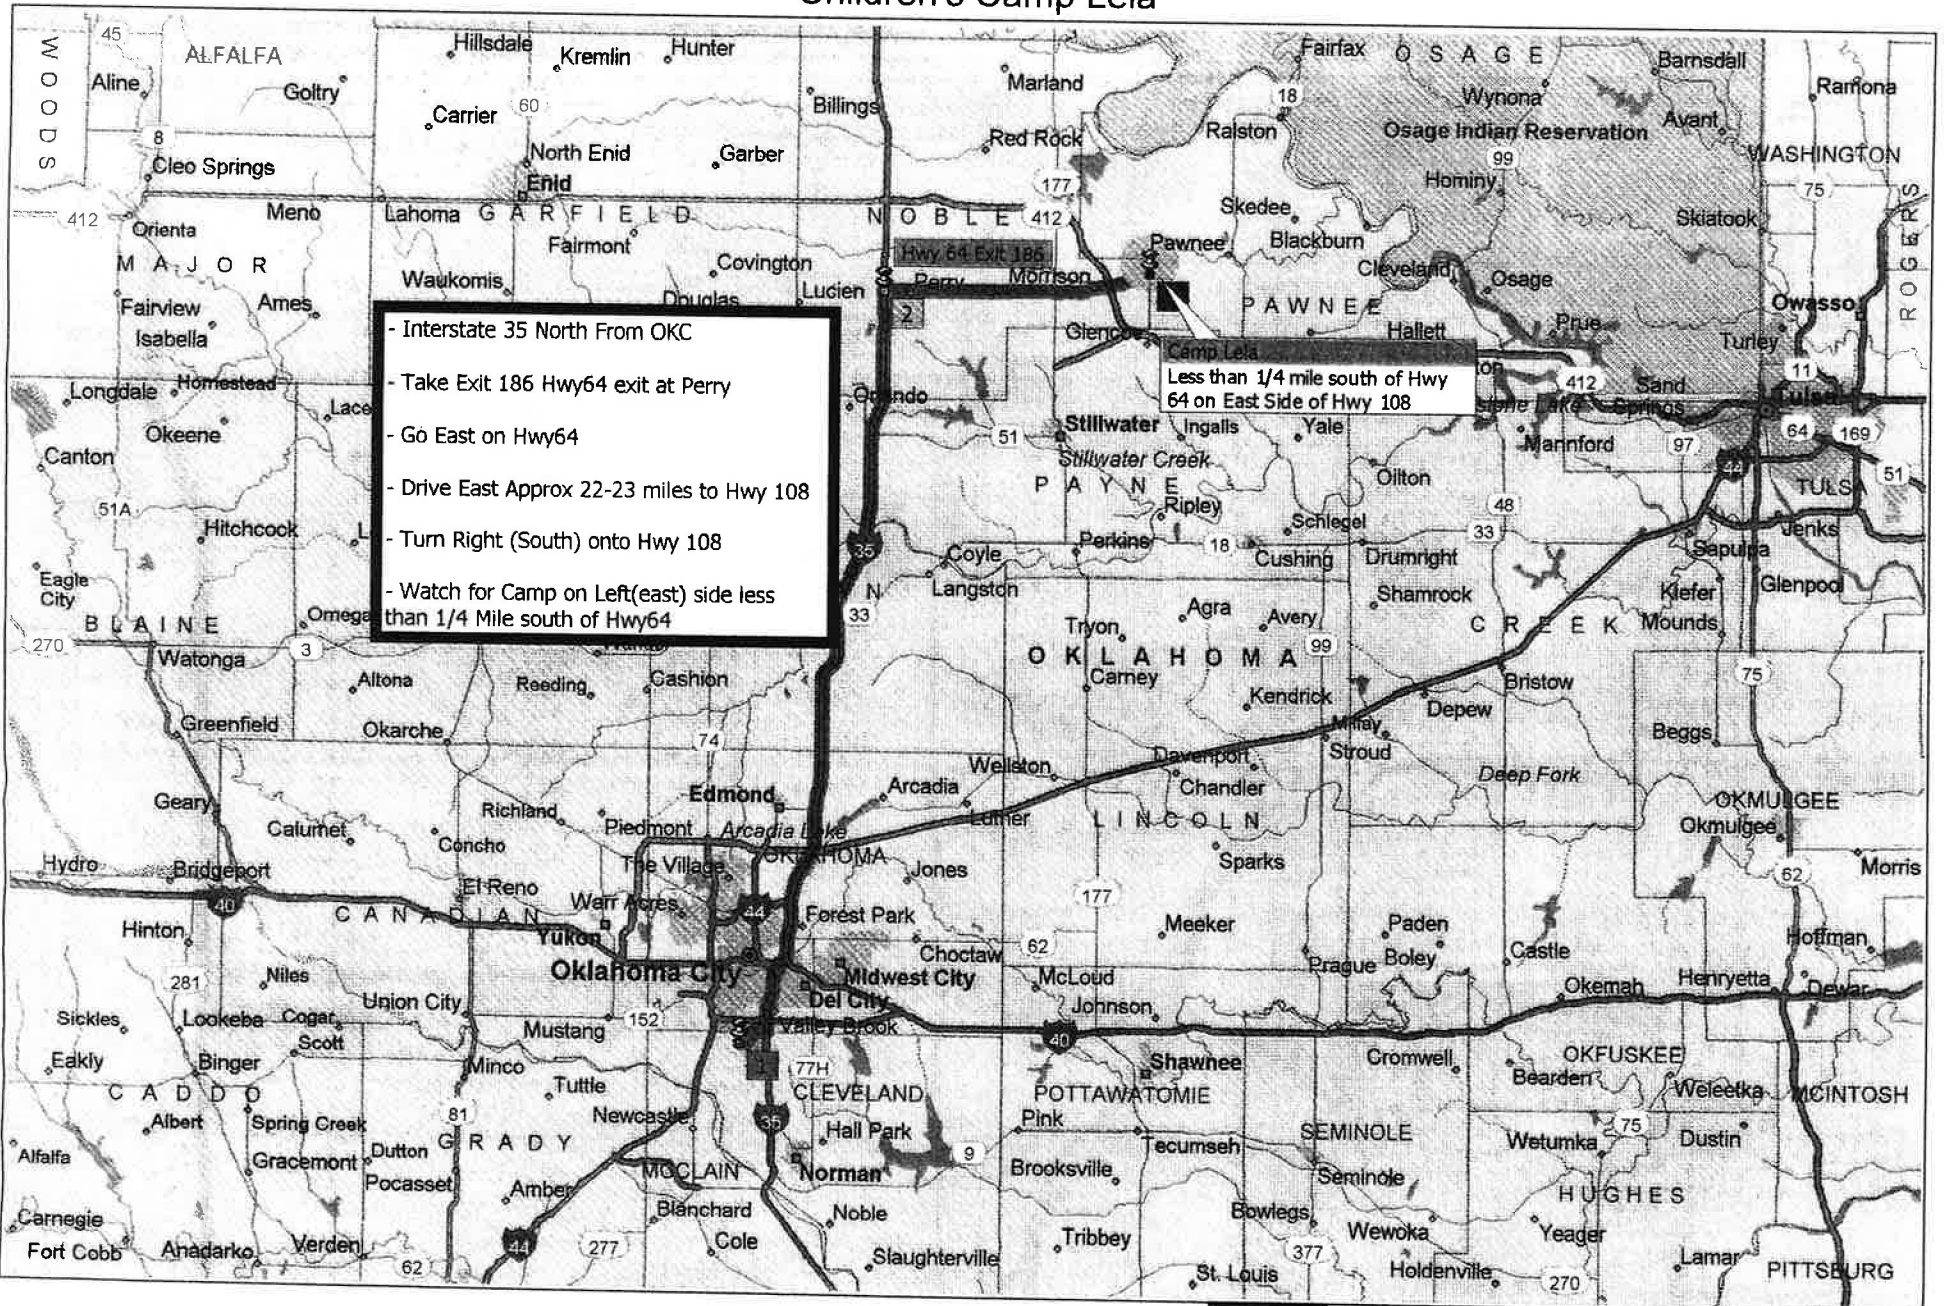

Children's Camp Lela

- Interstate 35 North From OKC
- Take Exit 186 Hwy64 exit at Perry
- Go East on Hwy64
- Drive East Approx 22-23 miles to Hwy 108
- Turn Right (South) onto Hwy 108
- Watch for Camp on Left(east) side less than 1/4 Mile south of Hwy64

Camp Lela
 Less than 1/4 mile south of Hwy 64 on East Side of Hwy 108

Copyright © and (P) 1988–2006 Microsoft Corporation and/or its suppliers. All rights reserved. <http://www.microsoft.com/streets/>
 Portions © 1990–2006 InstallShield Software Corporation. All rights reserved. Certain mapping and direction data © 2005 NAVTEQ. All rights reserved. The Data for areas of Canada includes information taken with permission from Canadian authorities.
 including: © Her Majesty the Queen in Right of Canada, © Queen's Printer for Ontario. NAVTEQ and NAVTEQ ON BOARD are trademarks of NAVTEQ. © 2005 Tele Atlas North America, Inc. All rights reserved. Tele Atlas and Tele Atlas North America are trademarks of Tele Atlas, Inc.